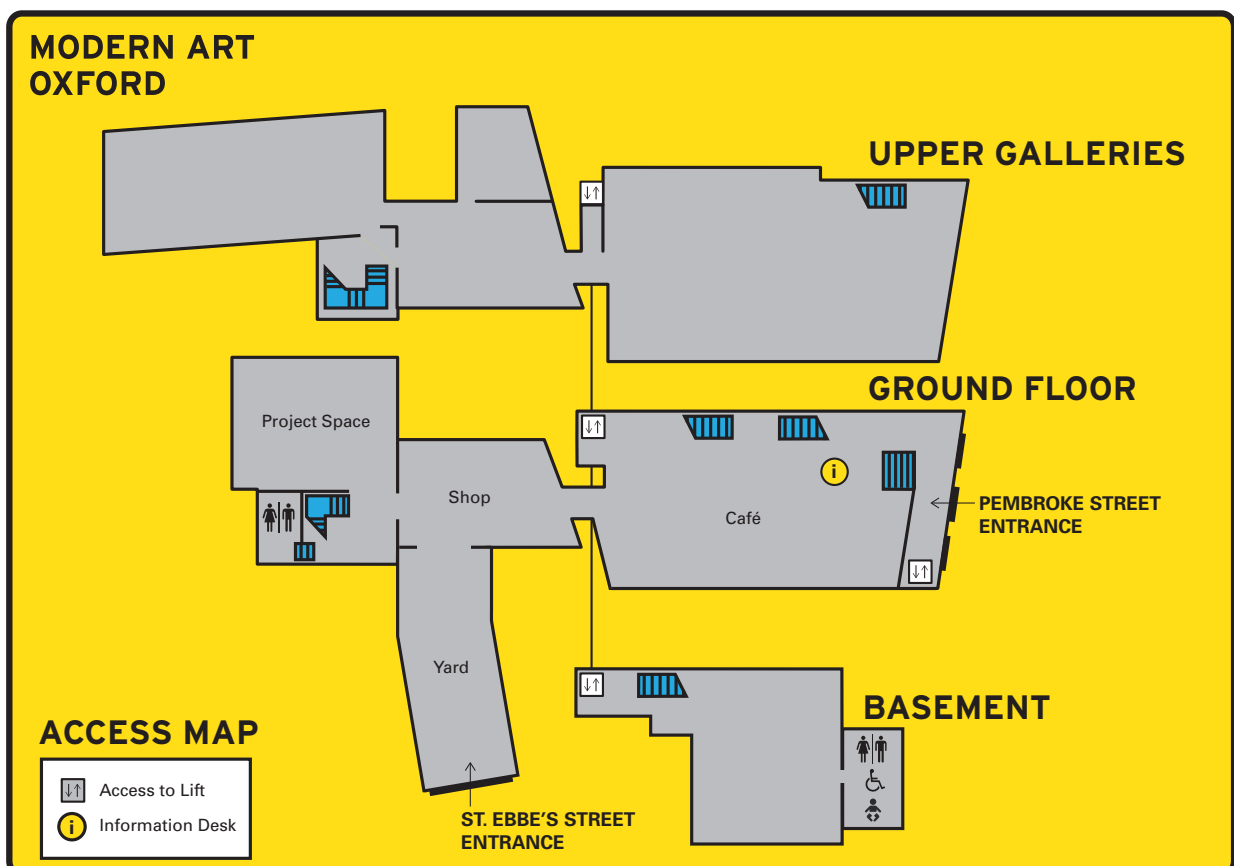

Visiting Modern Art Oxford

The gallery's main entrance is on Pembroke Street, with level access through the central automatic doors followed by seven steps or a platform lift on the left-hand side.

There is also an entrance through our Yard on St Ebbe's Street with level access up a gradual slope and through automatic doors into the Shop.

Modern Art Oxford's public spaces are set over three floors, all of which are accessible by lift.

Information Desk staff will be happy to assist you and provide additional information on accessibility at the gallery.

An additional (open) access lift is situated at St Ebbe's entrance. The measurements are: 120cm x 80cm.

A wheelchair for visitors with limited mobility can be booked in advance of your visit. Accessible toilets are located in the Basement.

Portable folding stools are also available.

The Information Desk and Shop can provide induction loops for visitors with hearing impairments.

Toilets are located in the Basement and down 3 steps adjacent to the Shop on the ground floor.